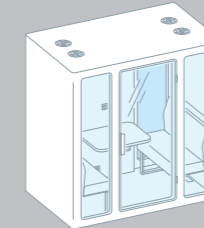

Single M
(with standing table and bench)

Single L
(with sitting table)

Duo Pod
(with standing table and bench)

Meeting S
(with standing table and bench)

Meeting S
(with standing table, media wall and bench)

Meeting M
(with standing table and bench)

Meeting M
(with standing table, media wall and bench)

Bench (optional)

Single M | Duo Pod

Meet S

Meet M

Tray Tables

With the models Single M, Single L, Duo Pod, Meeting S und Meeting M you have the choice between standing and sitting tables.