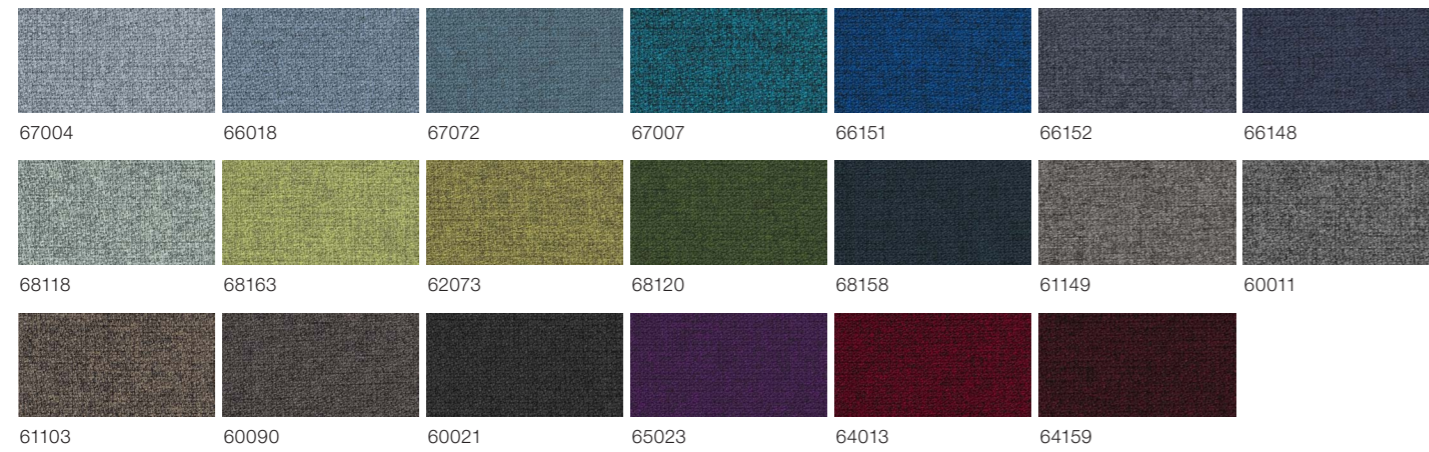

Surface Finishes

BASIC for tables

PREMIUM for tables

Fabric Covers

STEP for exterior walls, interior walls and sofas

STEP MELANGE for exterior walls, interior walls and sofas

REPLAY for exterior walls, interior walls and sofas