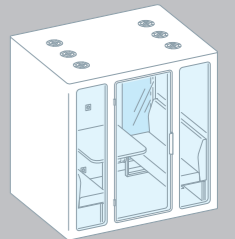

Single M
(with standing table and bench)

Single L
(with sitting table)

Duo Pod
(with standing table and bench)

Meeting S
(with standing table and bench)

Meeting S
(with standing table, media wall and bench)

Meeting M
(with standing table and bench)

Meeting M
(with standing table, media wall and bench)

Bench (optional)

Single M | Duo Pod

Meet S

Meet M

Tray Tables

With the models Single M, Single L, Duo Pod, Meeting S und Meeting M you have the choice between standing and sitting tables.