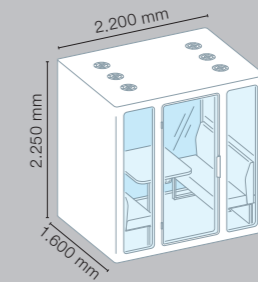

Single M
(with standing table and bench)

Single L
(with sitting table)

Duo Pod
(with standing table and bench)

Meeting S
(with standing table and bench)

Meeting S
(with standing table, media wall and bench)

Meeting M
(with standing table and bench)

Meeting M
(with standing table, media wall and bench)

Bench (optional)

Single M | Duo Pod

Meet S

Meet M

Tray Tables

With the models Single M, Single L, Duo Pod, Meeting S und Meeting M you have the choice between standing and sitting tables.