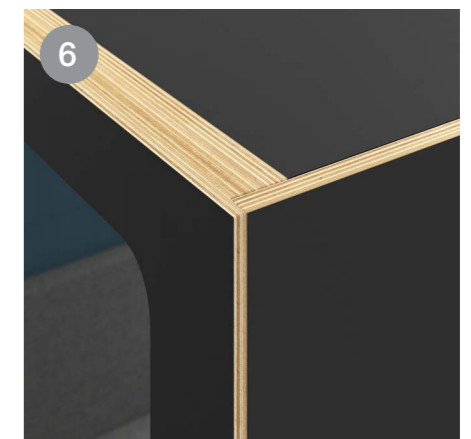

High-quality multiplex board with coating in HPL decor and flat roof design