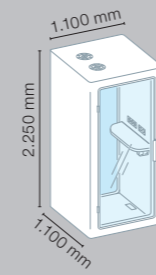

SOMETHING SPECIAL FOR EVERY BOX

Design your SYNEO SILENCE boxes completely according to your wishes and benefit from numerous equipment variants for undisturbed work.

Whether with our ergonomic chairs and stools or the sofas specially developed for the room-in-room systems – you have the freedom to customize your furnishings.

The room-in-room systems can optionally be equipped with a table shelf or a table – for more comfort, regardless of whether you work standing or sitting. In addition, extensive electrification options such as automatic lighting, power sockets, USB charging options for laptops, tablets and mobile phones, HDMI ports and TV mounts are available. Thanks to the optional equipment with wheels, the boxes are freely movable after preparation and can be positioned variably if necessary – always agile, according to your needs.

Choose what is best for you and your team from our extensive range and enjoy a tailor-made work environment in which you can fully concentrate on your work.

Meeting Variants

Single S
(with standing table)