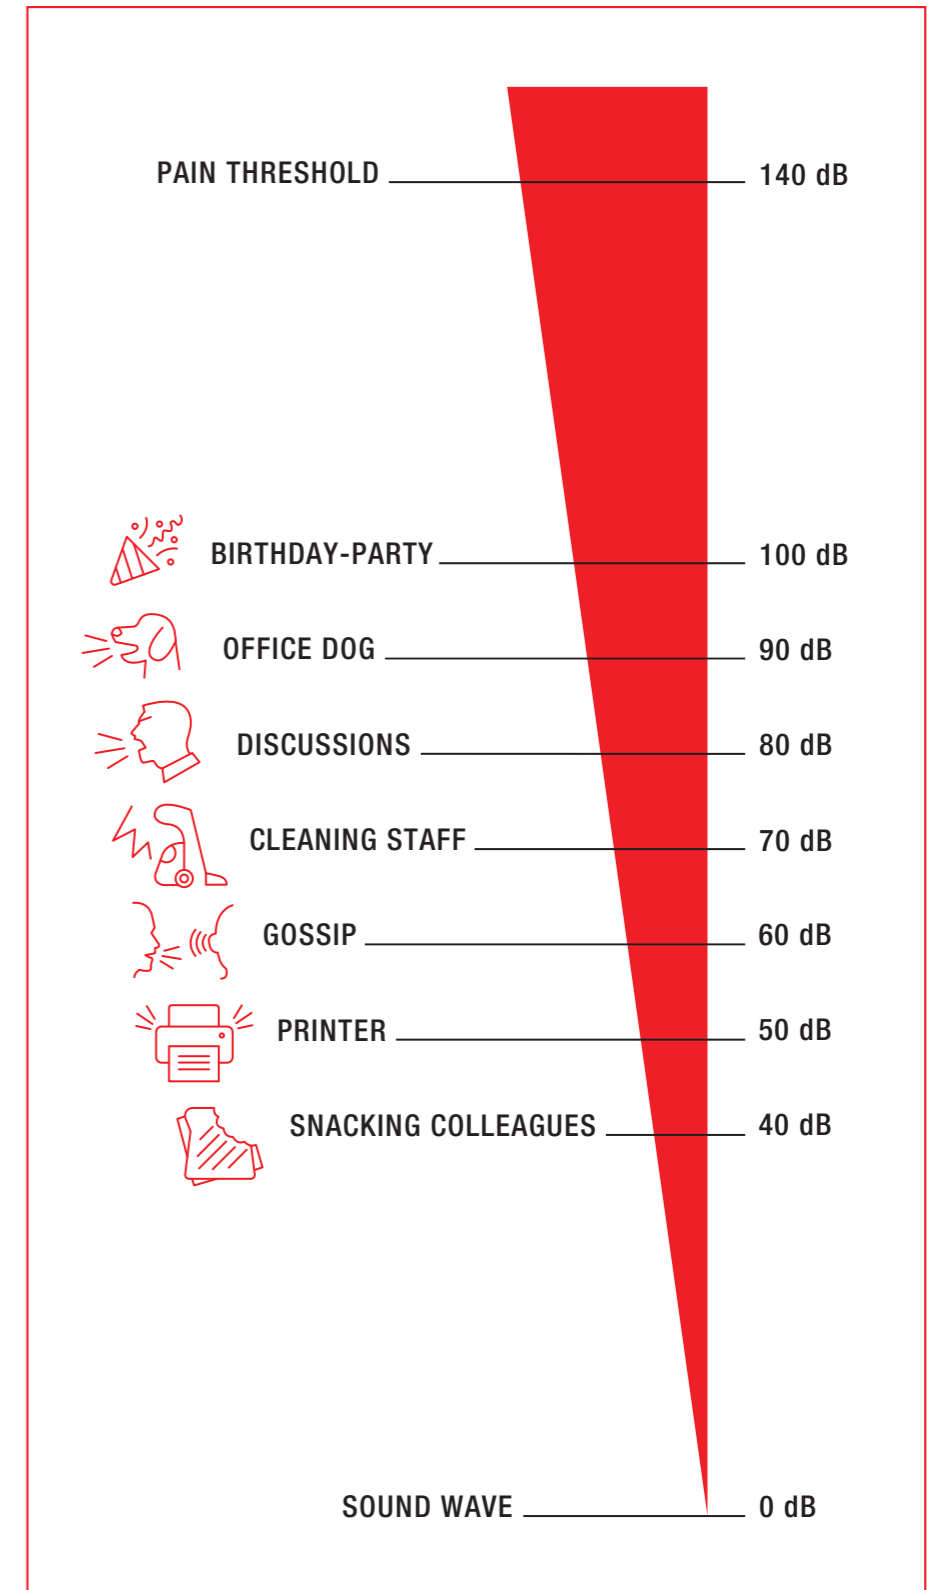

In open-plan offices there is often high noise levels, which can impair concentration. The implementation of acoustic solutions is essential to create a positive working environment.